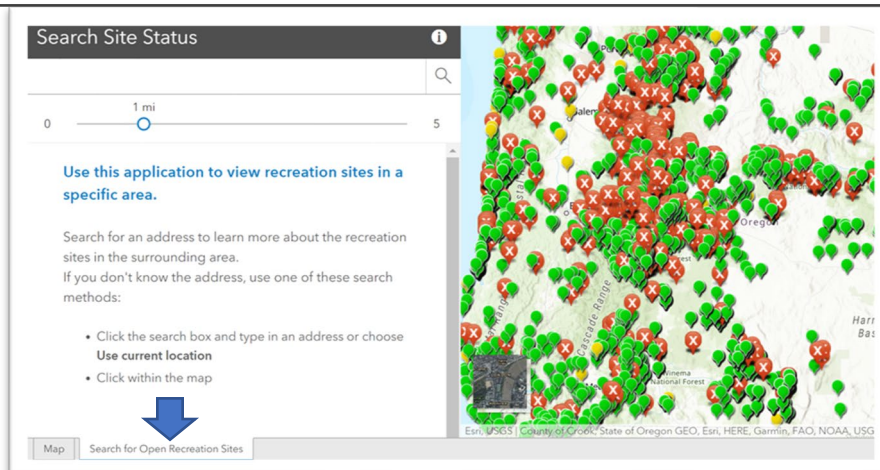

## How to use this map

last updated 3/17/2021

The buttons on the top right of the map provide the following functions:

- Magnifying glass icon: search for a location by address.
- House icon: zooms the map out to the full view of Oregon.
- List icon: reveals the legend for the recreation site status.
- Four squares icon (far right): reveals different base maps such as streets and topography.

Click on the bubble to see the name of the recreation site, status, and management agency.

Bottom right hand corner zooms the map in (+) or out (-). You can also zoom in and out with the center wheel on your mouse.

Click the tab 'Search for Open Recreation Sites' in the bottom left-hand corner to display the 'Search Site Status' screen.