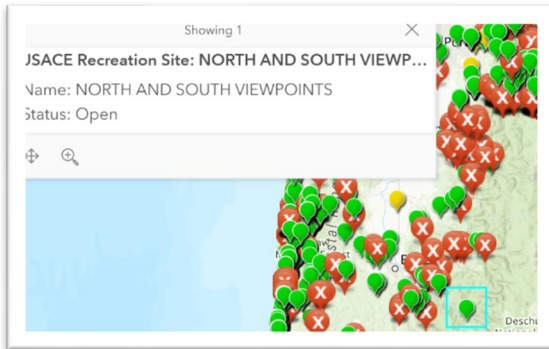

TRAVEL

OREGON

## How to use this map

last updated 3/17/2021

The buttons on the top right of the map provide the following functions:

- Magnifying glass icon: search for a location by address.
- House icon: zooms the map out to the full view of Oregon.
- List icon: reveals the legend for the recreation site status.
- Four squares icon (far right): reveals different base maps such as streets and topography.

Click on the bubble to see the name of the recreation site, status, and management agency.

Bottom right hand corner zooms the map in (+) or out (-). You can also zoom in and out with the center wheel on your mouse.

Click the tab 'Search for Open Recreation Sites' in the bottom left-hand corner to display the 'Search Site Status' screen.